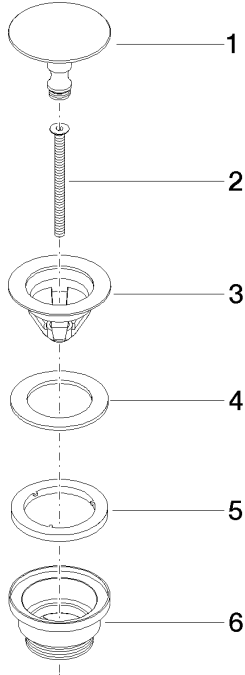

Basin Waste without press-closing 1 1/4" - Brushed Durabronze (23kt Gold)

IMO

10 126 970

Fits: IMO, LULU, MADISON, MEM, TARA,
CL.1, LISSÉ, VAIA, META, CYO

	Brushed Durabronze (23kt Gold)	10 126 970-28
	Chrome	10 126 970-00
	Brushed Platinum	10 126 970-06
	Platinum	10 126 970-08
	Durabronze (23kt Gold)	10 126 970-09
	Dark Chrome	10 126 970-19
	Light Gold	10 126 970-26
	Brushed Light Gold	10 126 970-27
	Matte Black	10 126 970-33
	Brushed Bronze	10 126 970-42
	Brushed Champagne (22kt Gold)	10 126 970-46
	Champagne (22kt Gold)	10 126 970-47
	Brushed Chrome	10 126 970-93
	Brushed Dark Platinum	10 126 970-99

Basin Waste without press-closing 1 1/4" - Brushed Durabronze (23kt Gold)

IMO

10 126 970

Only suitable for sinks without an overflow.

10 126 970

mm [inches]

10 126 970

Parts for other finishes can be found here: [Chrome](#)

Spare parts list

No.	Item Number	Name	Quantity used	Delivery time
1	09 31 20 097-28	plug	1	20
2	09 30 30 179 90	screw	1	2
3	09 11 01 038-28	cup	1	20
4	09 14 05 061 90	seal	1	2
5	09 14 03 153 90	seal	1	2
6	09 11 10 156-28	connection	1	20